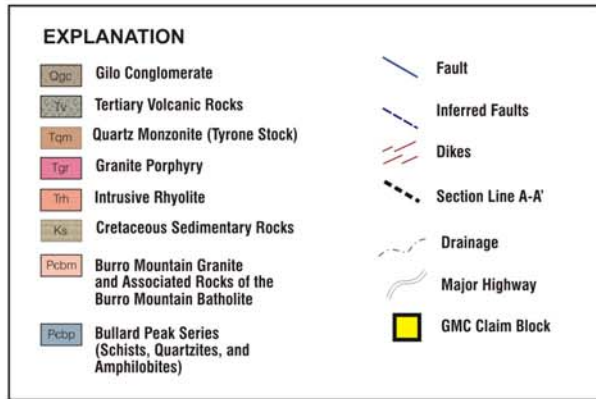

Gold Lake Regional Geology

Source: Gillerman, 1970

GEOLOGIC MAP OF THE BIG BURRO MOUNTAINS